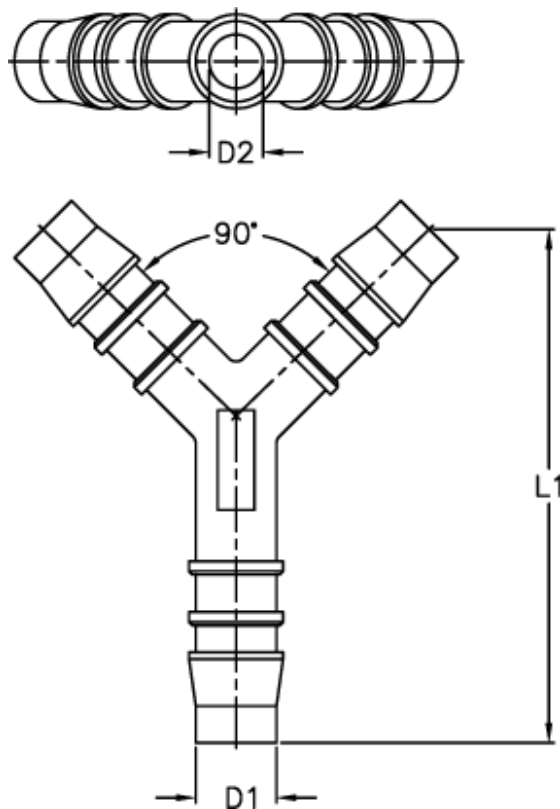

Article number: 027708900006

Description: Norma hose coupling YS 6

Measures

D1 = 6

D2 = 4.0

L1 = 44.0